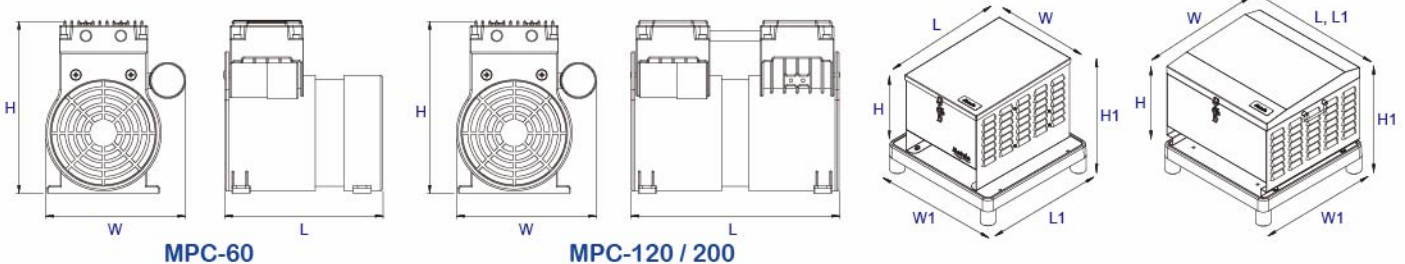

MPC-120 / 200

Dimensions:

MPC-60